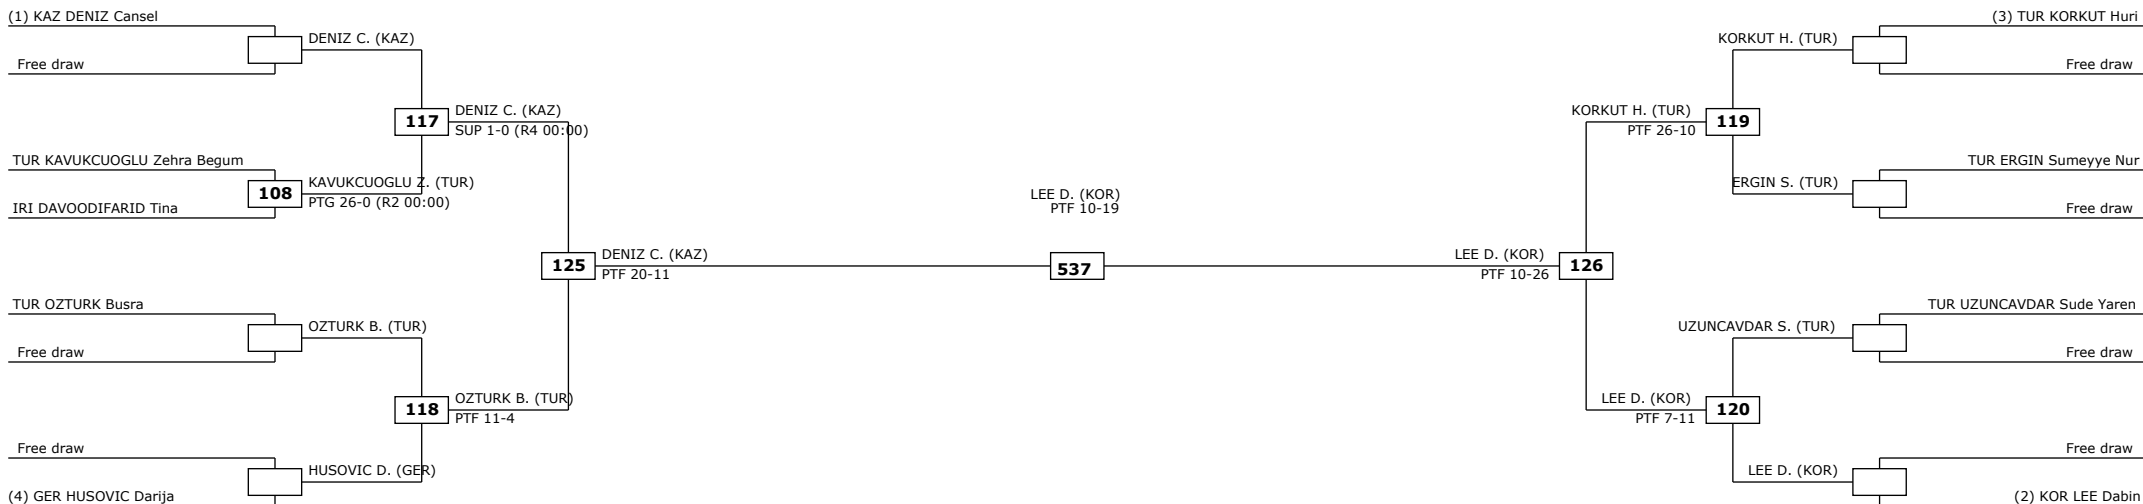

Classification
1 LEE Dabin KOR
2 DENIZ Cansel KAZ
3 KORKUT Huri TUR
3 OZTURK Busra TUR

LEGEND: (RSC) Win by Referee stop the contest (PTG) Win by Point Gap (SUP) Win by Superiority (DSQ) Win by Disqualification (DOB) Win by Disqualification for unsportsmanlike behavior (DWR) Double Withdrawal R: Round
(x): Seed: (PTF) Win by final score (GDP) Win by Golden Points (WDR) Win by Withdrawal (PUN) Win by Punitive Declaration (DDB) Double Disqualification for unsportsmanlike behavior (DDQ) Double Disqualification