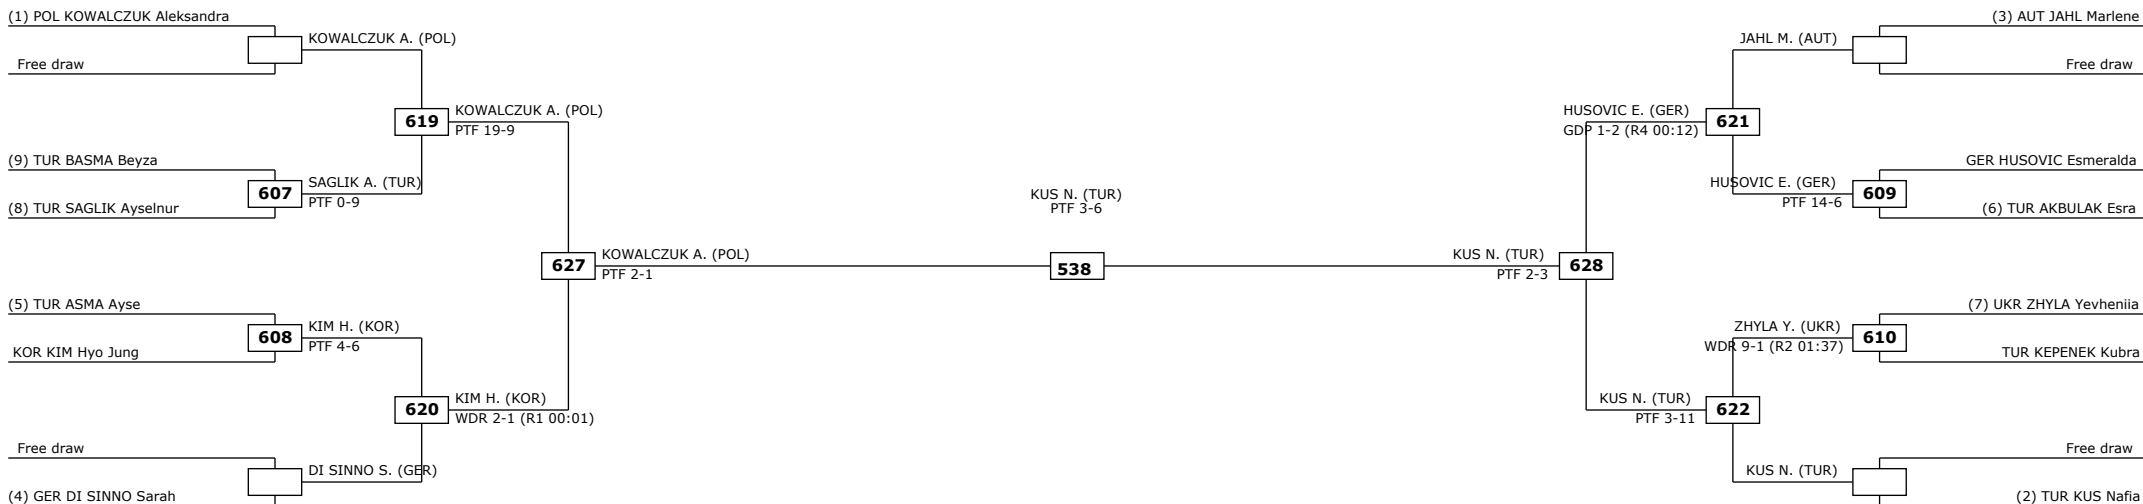

Round of 16   Quarter finals   Semifinals   Final   Semifinals   Quarter finals   Round of 16

Classification
1 KUS Nafia TUR
2 KOWALCZUK Aleksandra POL
3 HUSOVIC Esmeralda GER
3 KIM Hyo Jung KOR

LEGEND: (RSC) Win by Referee stop the contest (PTG) Win by Point Gap (SUP) Win by Superiority (DSQ) Win by Disqualification (DOB) Win by Disqualification for unsportsmanlike behavior (DWR) Double Withdrawal R: Round
(x): Seed: (PTF) Win by final score (GDP) Win by Golden Points (WDR) Win by Withdrawal (PUN) Win by Punitive Declaration (DDB) Double Disqualification for unsportsmanlike behavior (DDQ) Double Disqualification