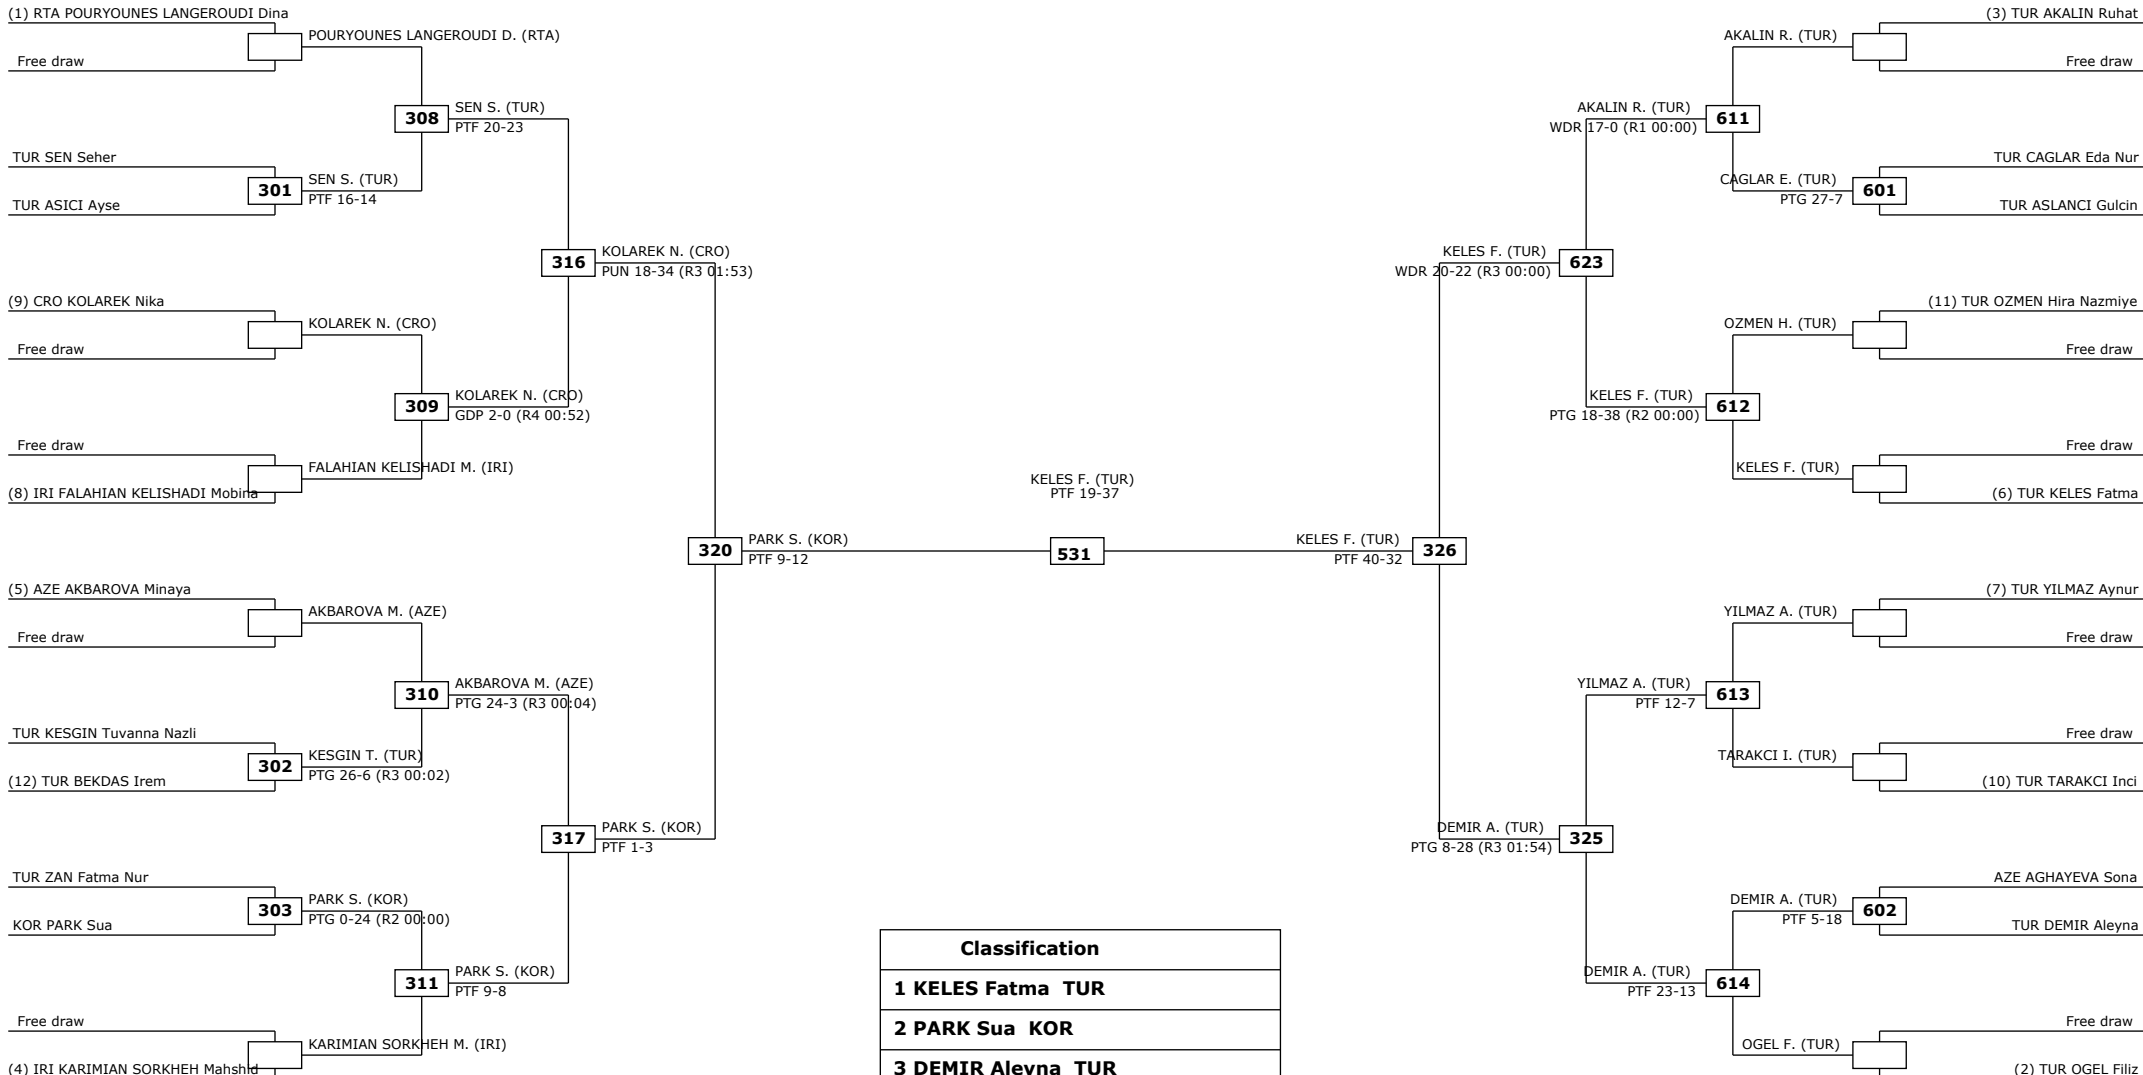

Round of 32 Round of 16 Quarter finals Semifinals Final Semifinals Quarter finals Round of 16 Round of 32

Classification
1 KELES Fatma TUR
2 PARK Sua KOR
3 DEMIR Aleyna TUR
3 KOLAREK Nika CRO

LEGEND: (RSC) Win by Referee stop the contest (PTG) Win by Point Gap (SUP) Win by Superiority (DSQ) Win by Disqualification (DOB) Win by Disqualification for unsportsmanlike behavior (DWR) Double Withdrawal R: Round
 (x): Seed: (PTF) Win by final score (GDP) Win by Golden Points (WDR) Win by Withdrawal (PUN) Win by Punitive Declaration (DDB) Double Disqualification for unsportsmanlike behavior (DDQ) Double Disqualification

Round of 32 Round of 16 Quarter finals Semifinals Final Semifinals Quarter finals Round of 16 Round of 32

LEGEND: (RSC) Win by Referee stop the contest (PTG) Win by Point Gap (SUP) Win by Superiority (DSQ) Win by Disqualification (DOB) Win by Disqualification for unsportsmanlike behavior (DWR) Double Withdrawal R: Round
(x): Seed: (PTF) Win by final score (GDP) Win by Golden Points (WDR) Win by Withdrawal (PUN) Win by Punitive Declaration (DDB) Double Disqualification for unsportsmanlike behavior (DDQ) Double Disqualification