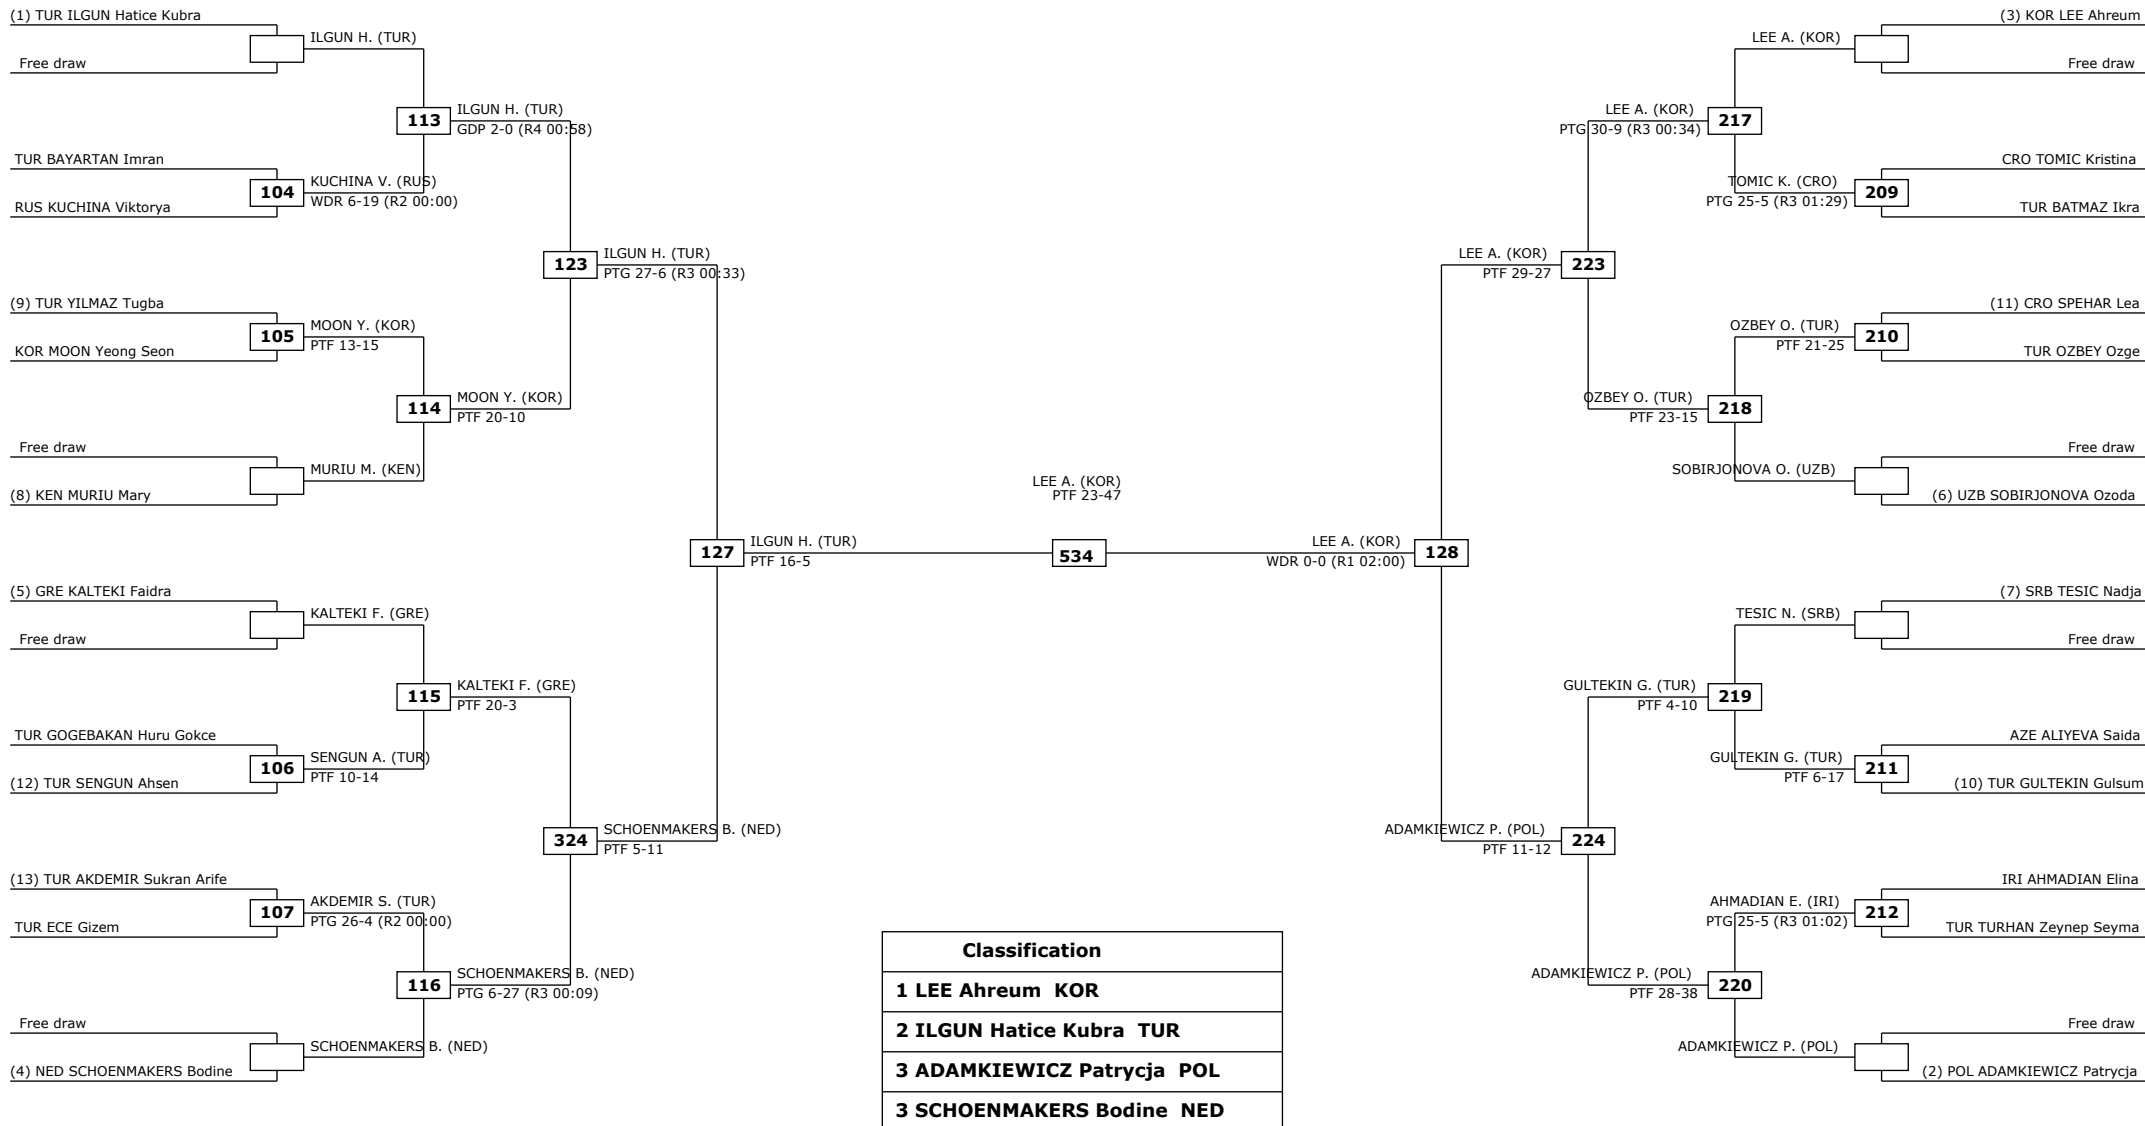

Round of 32   Round of 16   Quarter finals   Semifinals   Final   Semifinals   Quarter finals   Round of 16   Round of 32

LEGEND: (RSC) Win by Referee stop the contest (PTG) Win by Point Gap (SUP) Win by Superiority (DSQ) Win by Disqualification (DOB) Win by Disqualification for unsportsmanlike behavior (DWR) Double Withdrawal R: Round
(x): Seed: (PTF) Win by final score (GDP) Win by Golden Points (WDR) Win by Withdrawal (PUN) Win by Punitive Declaration (DDB) Double Disqualification for unsportsmanlike behavior (DDQ) Double Disqualification