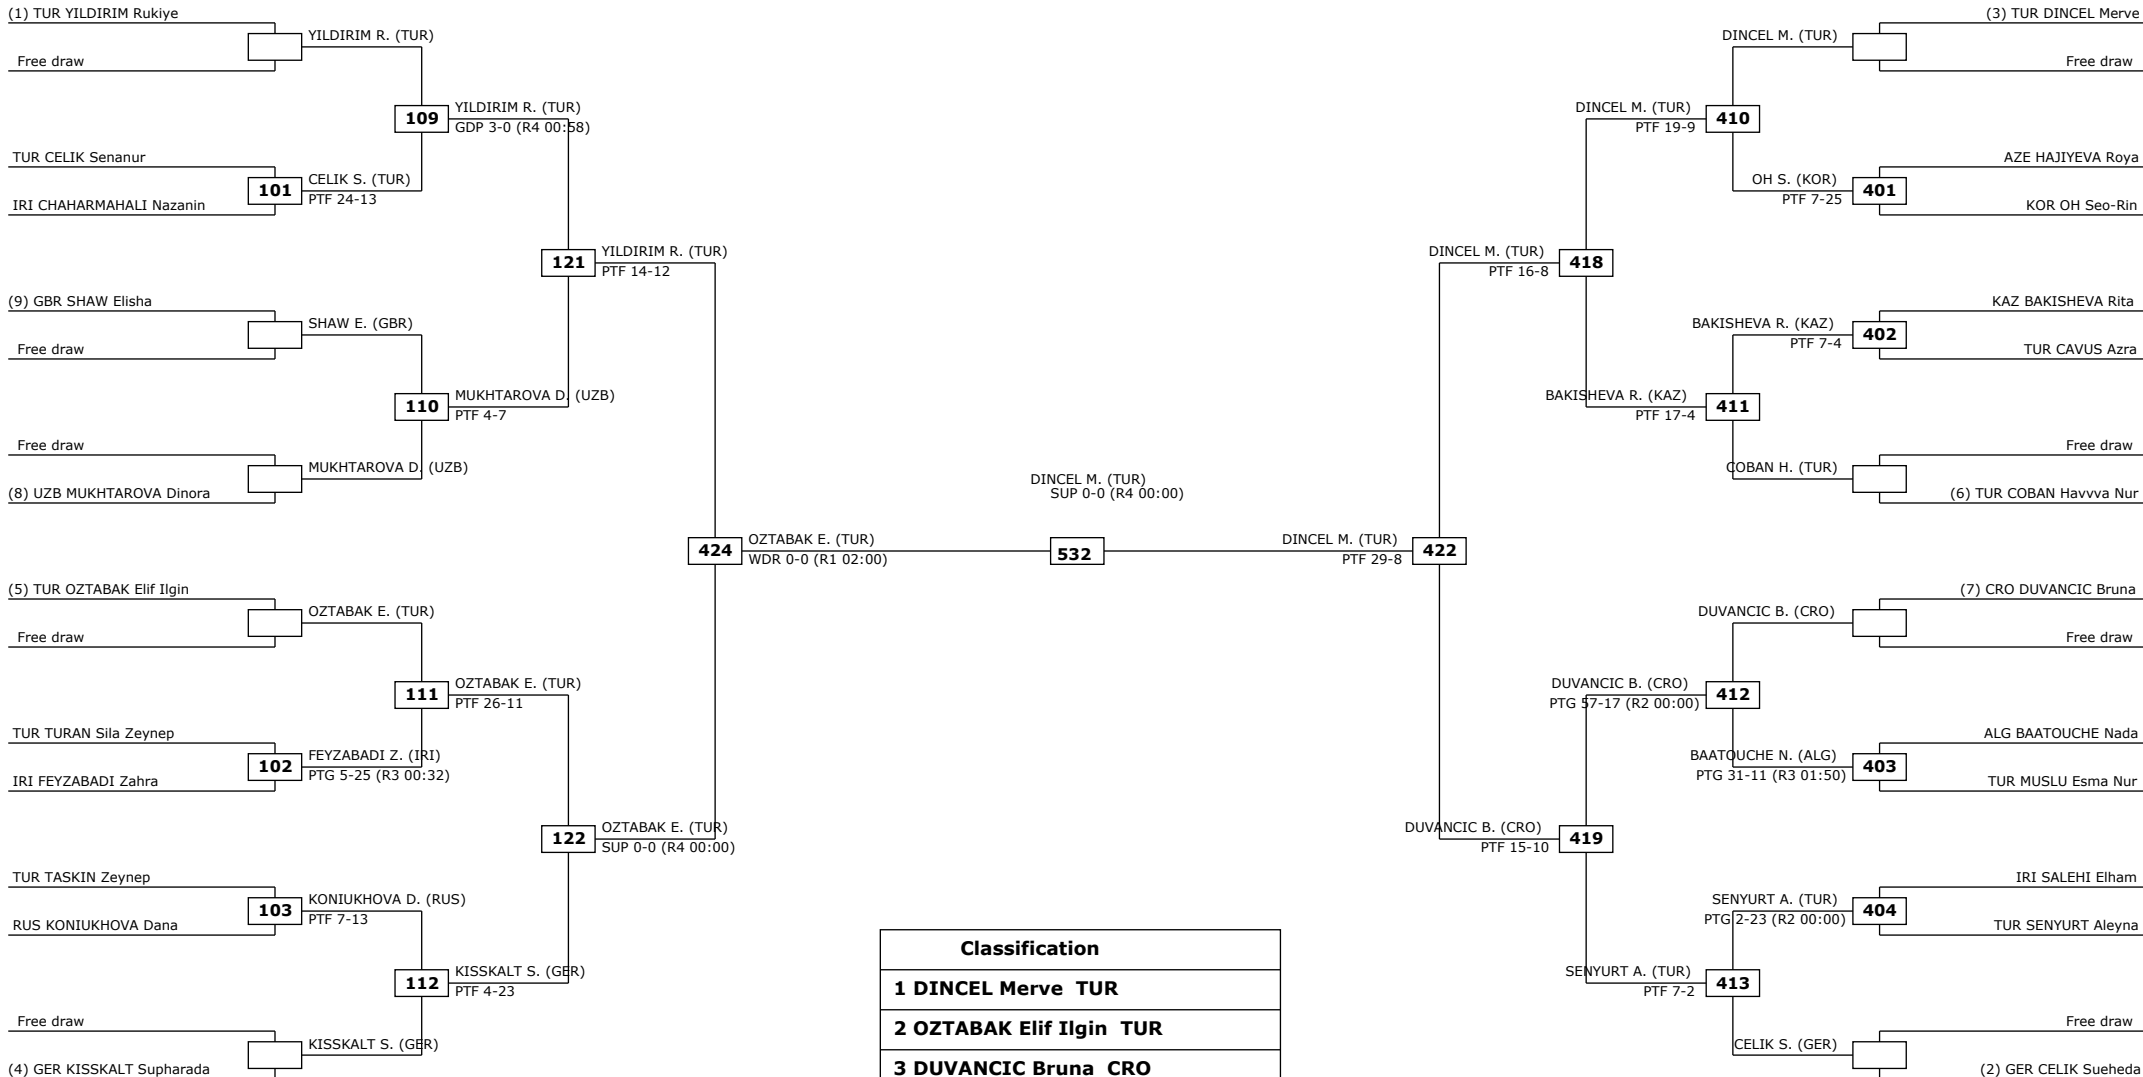

Round of 32   Round of 16   Quarter finals   Semifinals   Final   Semifinals   Quarter finals   Round of 16   Round of 32

Classification	
1	DINCEL Merve TUR
2	OZTABAK Elif Ilgin TUR
3	DUVANCIC Bruna CRO
3	YILDIRIM Rukiye TUR

LEGEND: (RSC) Win by Referee stop the contest (PTG) Win by Point Gap (SUP) Win by Superiority (DSQ) Win by Disqualification (DOB) Win by Disqualification for unsportsmanlike behavior (DWR) Double Withdrawal R: Round
(x): Seed: (PTF) Win by final score (GDP) Win by Golden Points (WDR) Win by Withdrawal (PUN) Win by Punitive Declaration (DDB) Double Disqualification for unsportsmanlike behavior (DDQ) Double Disqualification