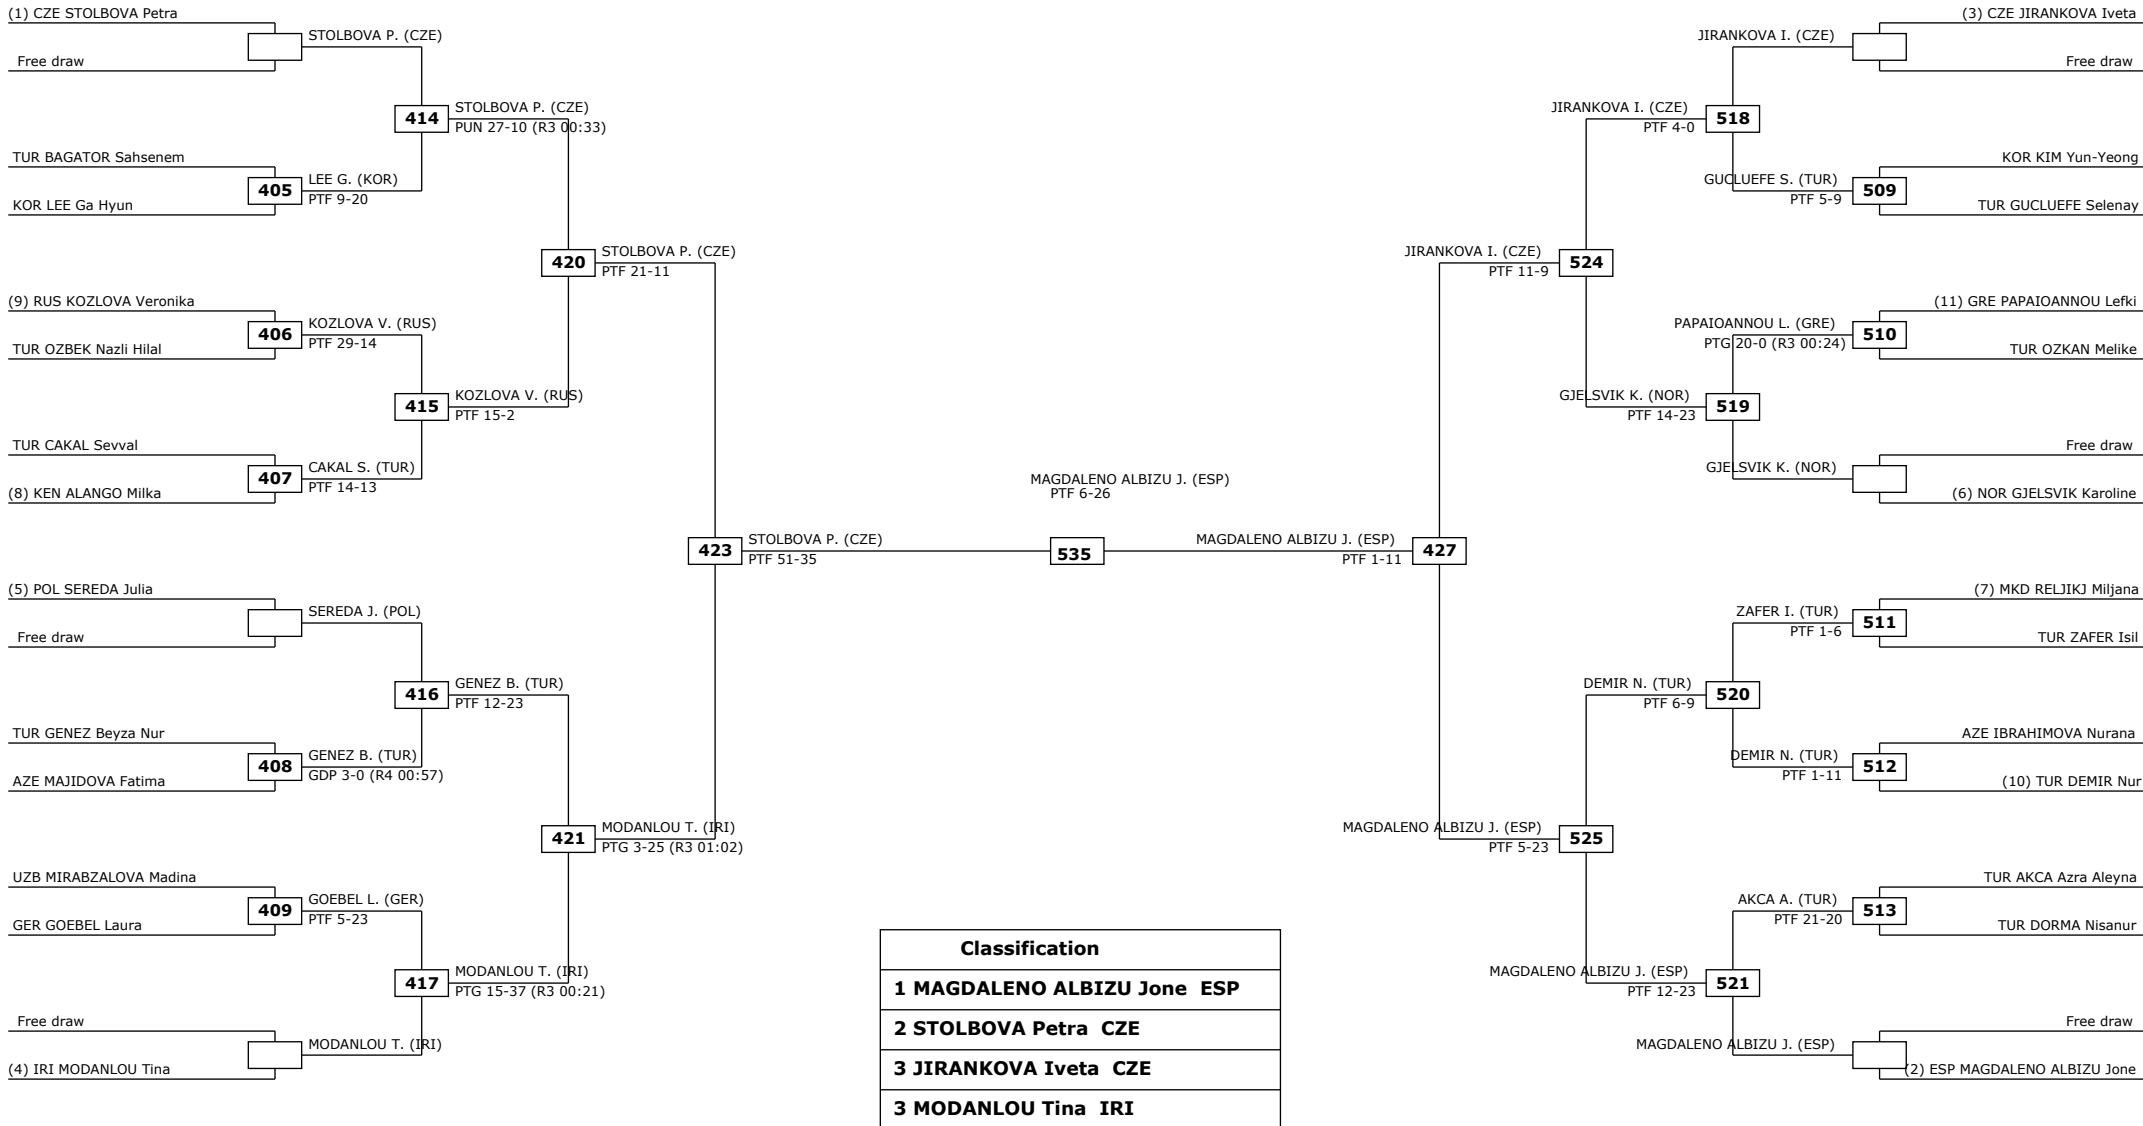

Round of 32 Round of 16 Quarter finals Semifinals Final Semifinals Quarter finals Round of 16 Round of 32

LEGEND: (RSC) Win by Referee stop the contest (PTG) Win by Point Gap (SUP) Win by Superiority (DSQ) Win by Disqualification (DOB) Win by Disqualification for unsportsmanlike behavior (DWR) Double Withdrawal R: Round
(x): Seed: (PTF) Win by final score (GDP) Win by Golden Points (WDR) Win by Withdrawal (PUN) Win by Punitive Declaration (DDB) Double Disqualification for unsportsmanlike behavior (DDQ) Double Disqualification