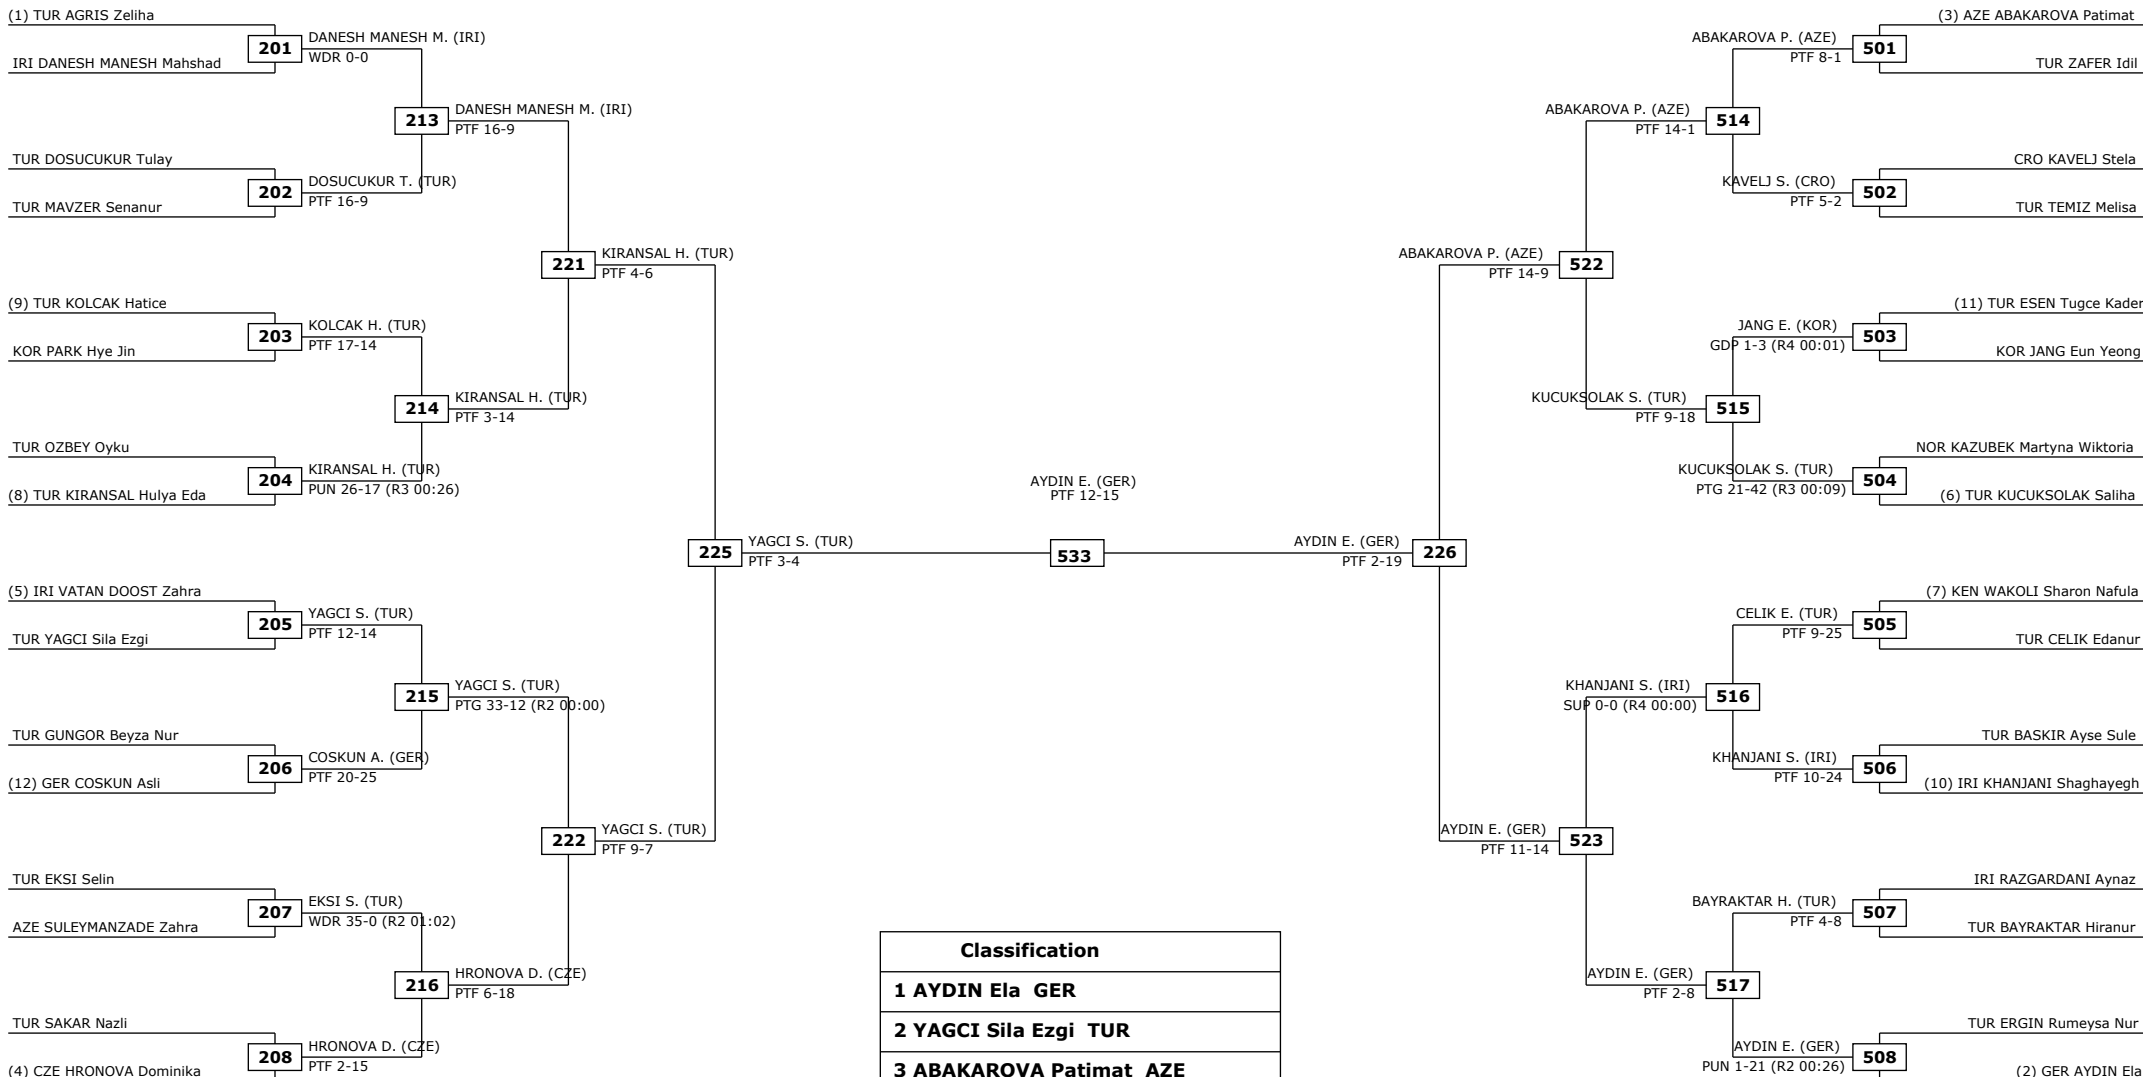

Round of 32 Round of 16 Quarter finals Semifinals Final Semifinals Quarter finals Round of 16 Round of 32

Classification
1 KELES Fatma TUR
2 PARK Sua KOR
3 DEMIR Aleyna TUR
3 KOLAREK Nika CRO

LEGEND: (RSC) Win by Referee stop the contest (PTG) Win by Point Gap (SUP) Win by Superiority (DSQ) Win by Disqualification (DOB) Win by Disqualification for unsportsmanlike behavior (DWR) Double Withdrawal R: Round
 (x): Seed: (PTF) Win by final score (GDP) Win by Golden Points (WDR) Win by Withdrawal (PUN) Win by Punitive Declaration (DDB) Double Disqualification for unsportsmanlike behavior (DDQ) Double Disqualification

Round of 32 Round of 16 Quarter finals Semifinals Final Semifinals Quarter finals Round of 16 Round of 32

LEGEND: (RSC) Win by Referee stop the contest (PTG) Win by Point Gap (SUP) Win by Superiority (DSQ) Win by Disqualification (DOB) Win by Disqualification for unsportsmanlike behavior (DWR) Double Withdrawal R: Round
(x): Seed: (PTF) Win by final score (GDP) Win by Golden Points (WDR) Win by Withdrawal (PUN) Win by Punitive Declaration (DDB) Double Disqualification for unsportsmanlike behavior (DDQ) Double Disqualification