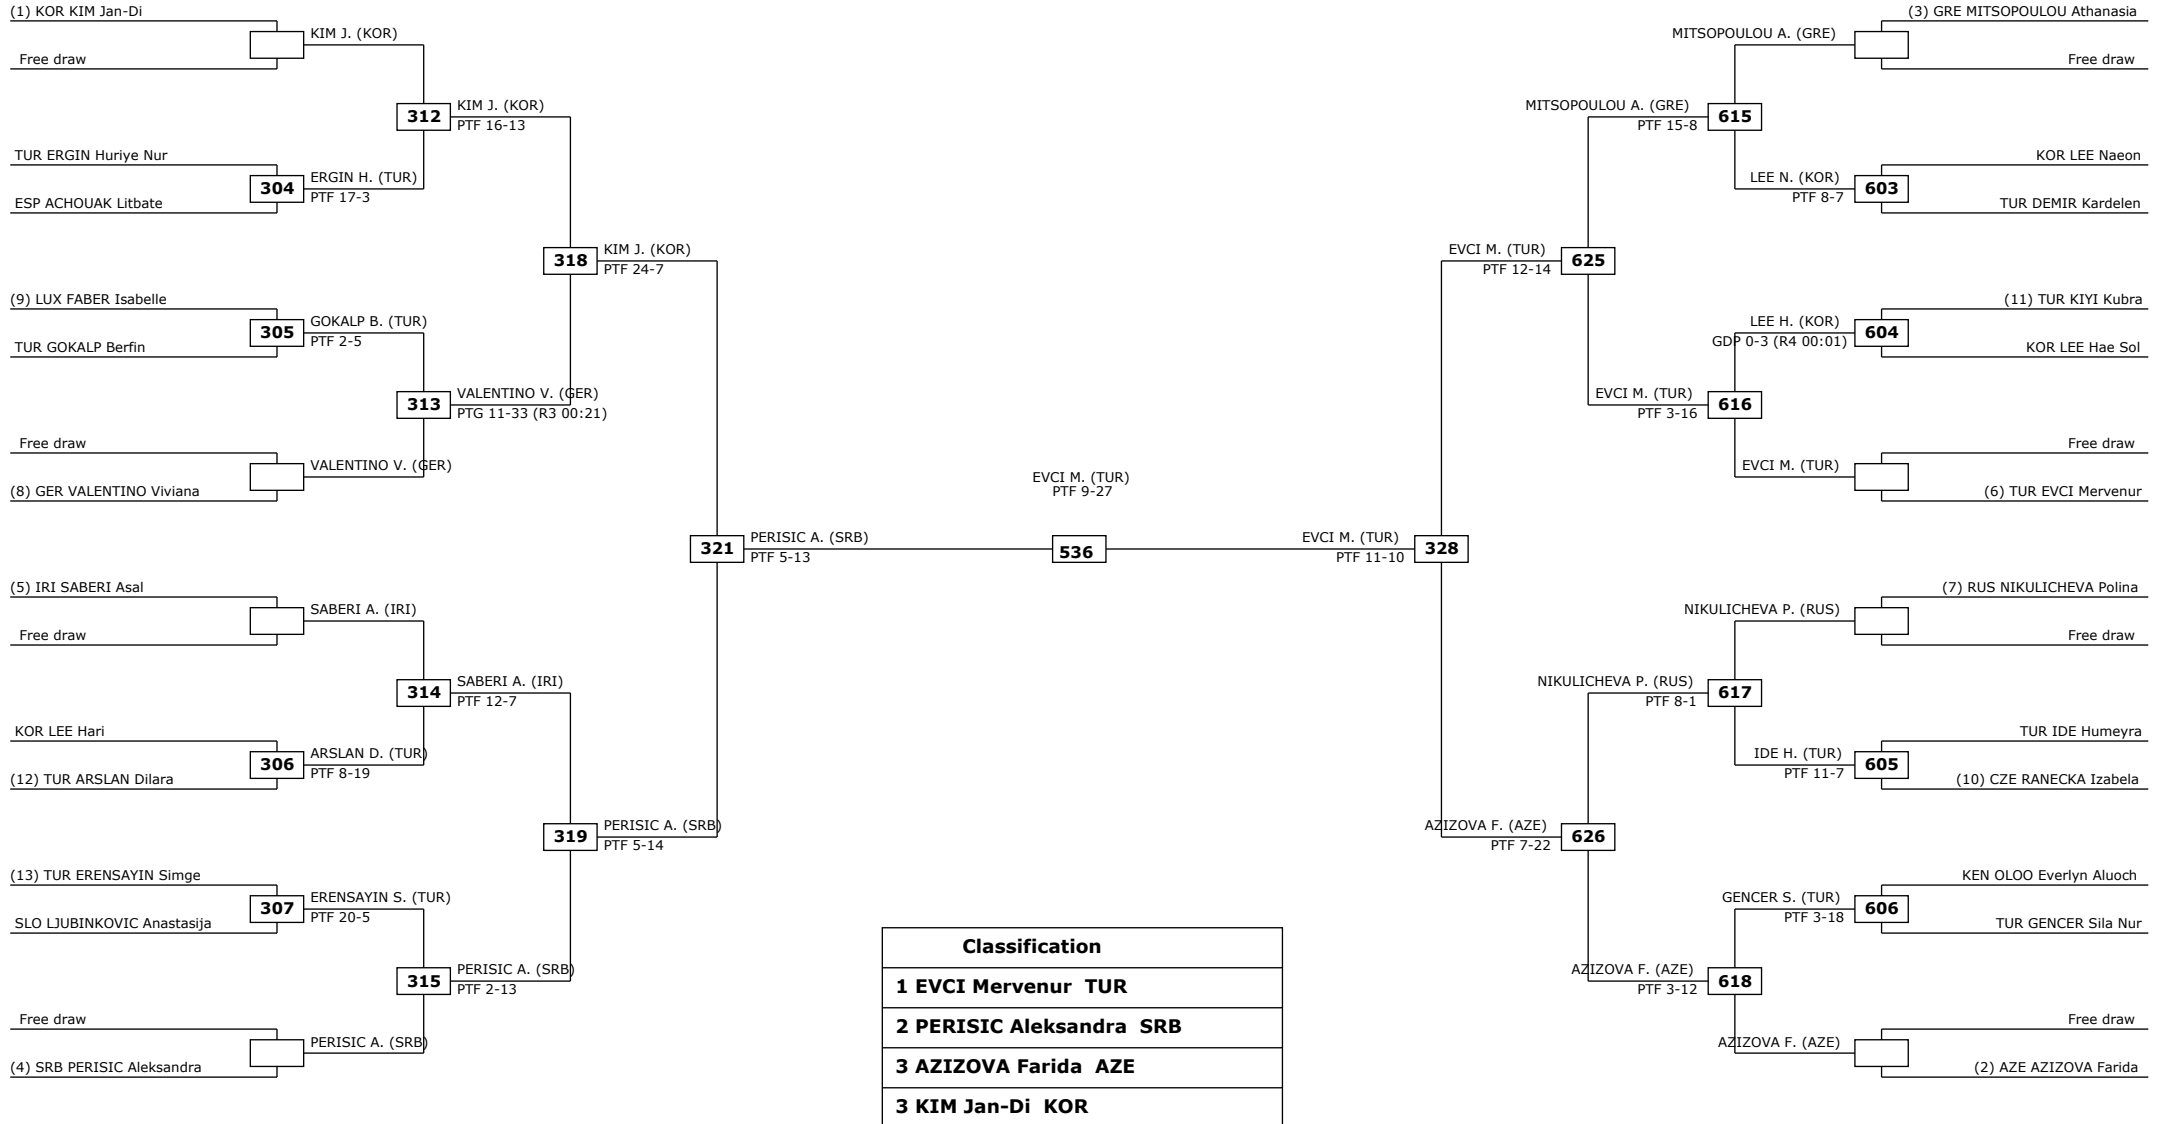

Round of 32 Round of 16 Quarter finals Semifinals Final Semifinals Quarter finals Round of 16 Round of 32

LEGEND: (RSC) Win by Referee stop the contest (PTG) Win by Point Gap (SUP) Win by Superiority (DSQ) Win by Disqualification (DOB) Win by Disqualification for unsportsmanlike behavior (DWR) Double Withdrawal R: Round
(x): Seed: (PTF) Win by final score (GDP) Win by Golden Points (WDR) Win by Withdrawal (PUN) Win by Punitive Declaration (DDB) Double Disqualification for unsportsmanlike behavior (DDQ) Double Disqualification

Round of 32 Round of 16 Quarter finals Semifinals Final Semifinals Quarter finals Round of 16 Round of 32

Classification
1 EVCI Mervener TUR
2 PERISIC Aleksandra SRB
3 AZIZOVA Farida AZE
3 KIM Jan-Di KOR